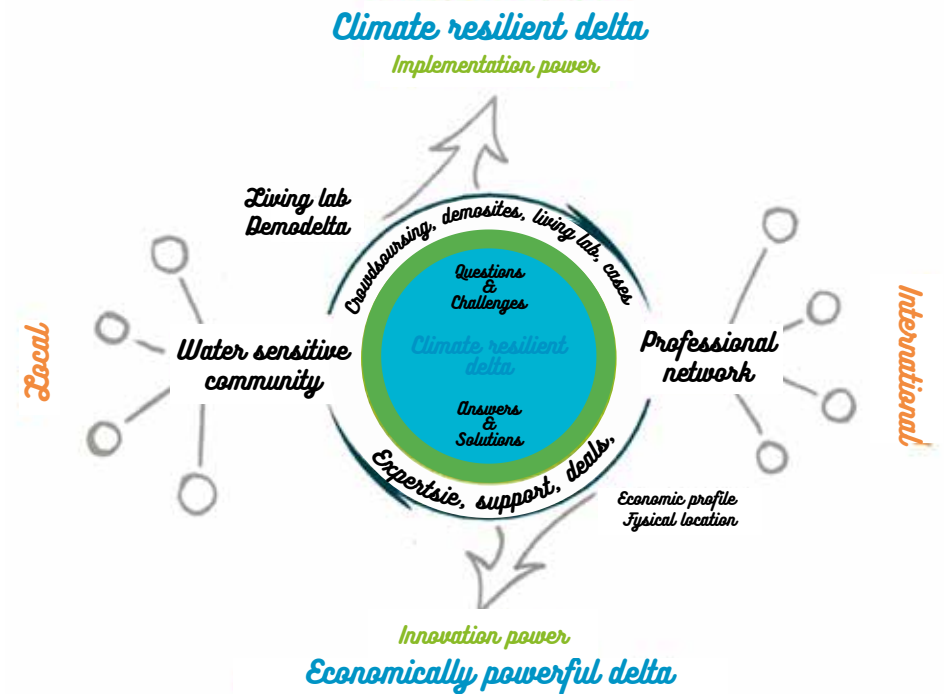

CATCH

an Interreg North Sea Region project

Good practice:

Community building strategy:
activating society and professionals
towards climate resilience
Zwolle, Netherlands 

In leaps and bounds to a water sensitive city

ABOUT THE PILOT

Zwolle developed a long-term climate adaptation strategy at city level. A strategy that integrates measures at all levels (from dikes to rain barrels). An important component of the climate adaptation strategy is community building. It is one of the measures that is especially important at local and household levels in the journey of becoming a water sensitive city. We therefore developed a community building strategy (CBS). The CBS addresses three main (types of) communities: the local communities, the community of water / climate professionals and a regional "delta community". Each of these communities has its own needs and requires a specific approach to trigger and build them. The CBS directs and structures activities also with the help of tools such as the serious games we developed within CATCH: our mobile climate escape room and the Garden Battle.

POSITIVE OUTCOMES FOR OUR RESIDENTS AND ORGANISATION

- For our own organization the community building strategy structures a wide variety of activities and helps to choose tools and target groups.
- The strategy lays a foundation for the regional network to develop further cooperation and link local communities with professional communities
- The strategy also provides a basis for citizen science.

Project leader Renate Postma: “Particularly the coherence of all kinds of activities and target groups becomes clear and is really helpful in raising awareness for climate adaptation!”

More information